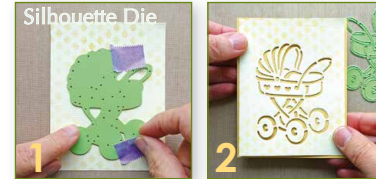

1 Lea'bilitie Die

Box bottom 4,5x4,5cm
height ~5,5cm

4 Variaties Variations
Variationen

LeCrea Silhouette dies

45.6135

Carriage: 7x8cm

HOW TO DO:

45.6142