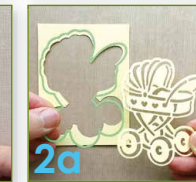

1 Lea'bilitie Die

Box bottom 4,5x4,5cm
height ~5,5cm

4 Variaties Variations
Variationen

LeCrea Silhouette dies

45.6135

Carriage: 7x8cm

HOW TO DO:

45.6142